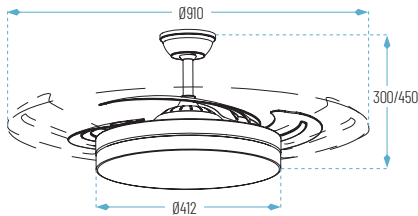

Velocidad	Potencia	RPM	Flujo de aire	Nivel de sonido
1	5,4 W	188 rpm	5971,985 m³/h	32 dB
2	8 W	205 rpm	6537,752 m³/h	34 dB
3	10,6 W	231 rpm	7737,246 m³/h	36 dB
4	14,1 W	257 rpm	8649,609 m³/h	38 dB
5	18,7 W	283 rpm	9560,273 m³/h	40 dB
6	24,9 W	308 rpm	10295,94 m³/h	42 dB

TAHITÍ 36W RGB Y TAHITÍ MINI

DC Motor DC	 2 tamaños de tija (15 y 25cm) incluidos	Consumo máximo Led 36 W Motor 24,4 W	 6 Velocidades	 Modo Inverso	 Control de apagado 2h	 Memoria de interruptor	 Aspas retráctiles